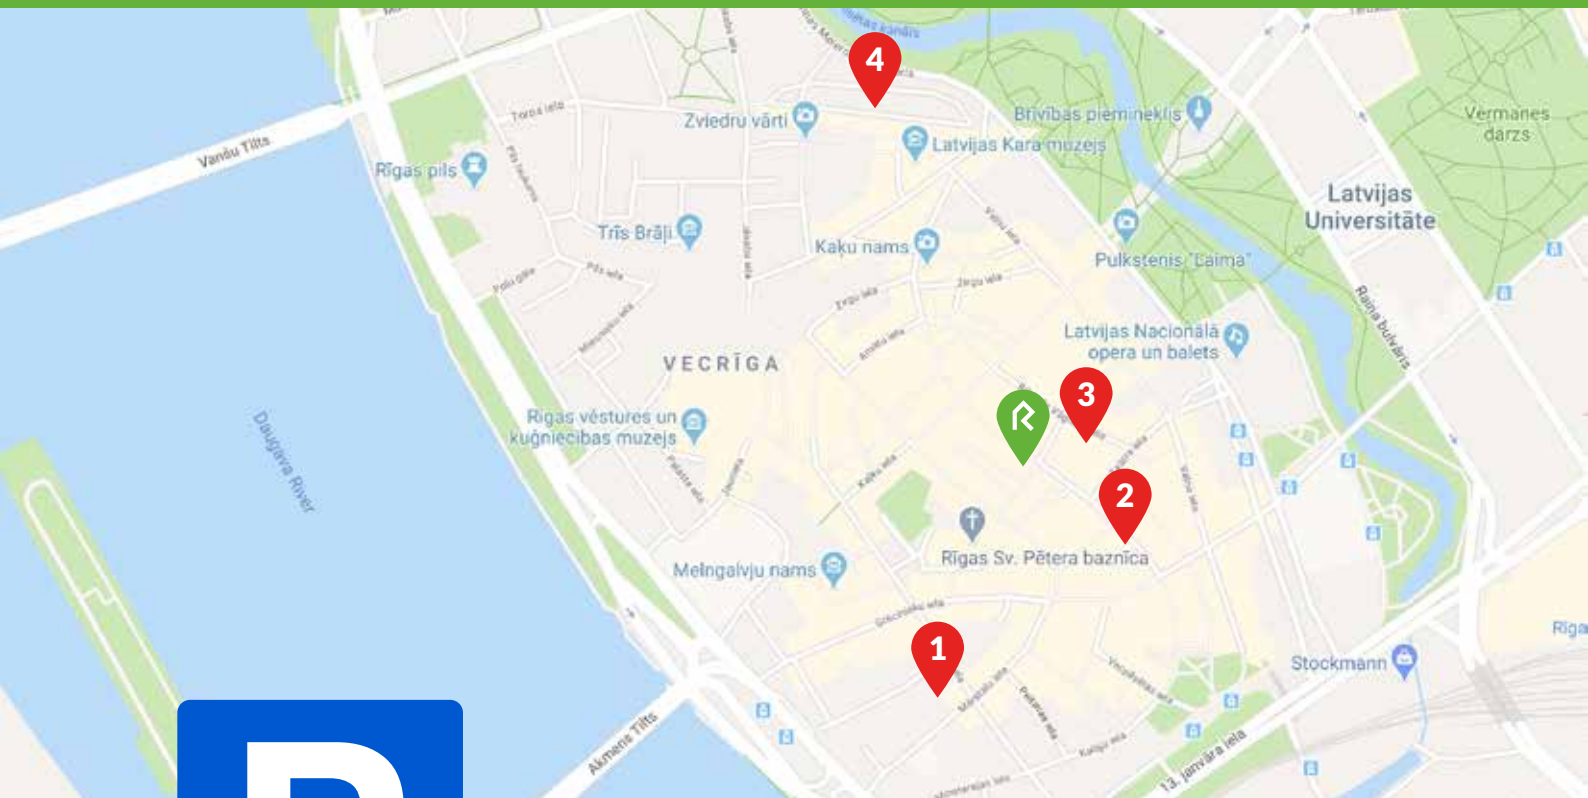

RIXWELL
HOTEL KONVENTA SĒTA
— ★★★ Superior —

Kalēju iela 9/11, Rīga, LV-1050

Parking options

RIGA OLD TOWN

1

Kungu iela 19, Riga

± 5 min. 1 Day/10 €

3

Riharda Vāgnera iela 9

± 1 min. 1 Day/10 €

2

Audeju iela 12, Riga

± 2 min. 1 Day/10 €

4

**Jēkaba Kazarmas
Z. A. Meierovica bulv. 8**

± 8 min. 1 Day/10 €

Important!

Please be informed that the parking fee is for the period from 14:00 arrival day till 14:00 next day.

For the hours outside this period, payment should be done directly at the parking place. Hourly charge is € 3.00